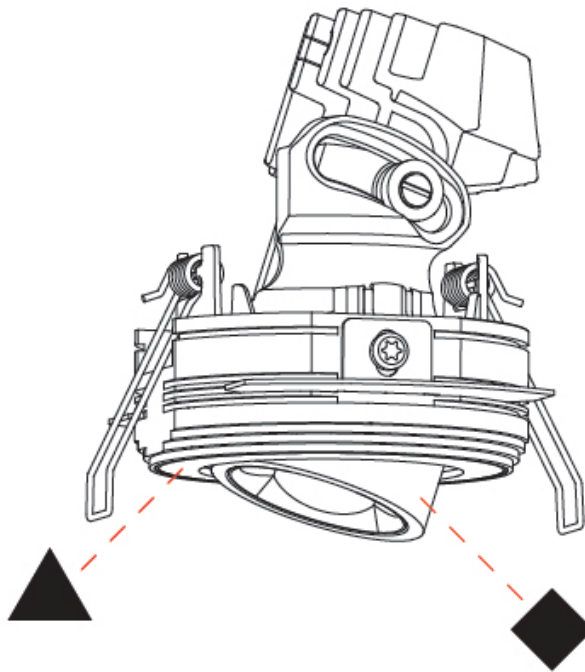

OIKO PRO ROUND ADJUSTABLE TRIMLESS

A35817-

PROJECT

TYPE

SPECIFIER

QUANTITY

DATE

A