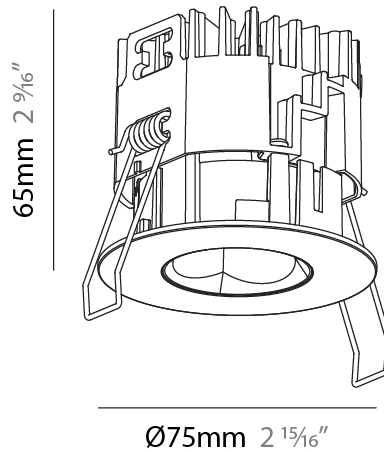

PHYSICAL

Shape: Round
Diameter (mm): 75
Diameter (in): 2 15/16
Height (mm): 65
Height (in): 2 9/16
Ceiling Thickness (mm): 1 - 25
Ceiling Thickness (in): 1/16 - 1 3/16
Min. Recessing Depth (mm): 70
Min. Recessing Depth (in): 2 3/4
Light Distribution: Direct
Diffuser: Lens Pack - Spread Lens / Linear Spread Lens / Honeycomb Louver
Fixture Finish: SSR / BKV / CWI / CRY / HAB / UFT / ITA / RUA / FTG / MYG / LOD / PUS / FRO / FUP / KIA / POP / BLS / SPG / MEY / GOH / GUM / CHC / COM / ABZ / JAG / OBR / MOS / ROR
Fixture Material: Aluminum Die Cast
Cut-out Measurements: 68mm / 2 11/16" Diameter

ELECTRICAL

Lamp Type: LED (Zhaga Standard)
Input Wattage (W): 16
Total Output Wattage (W): 14.6
Dimming: Tri-Mode (Non-Dimming and Phase Dimming (120Vac only) and 0-10V Dimming)
Driver Included: No
Driver Location: Recessed Housing
Driver Type: Constant Current - Universal
Driver Class: Class 2
Housing: See Components
Input Voltage (V): 120 - 277
Constant Current (MA): 350

LED

Color Temperature (°K): 2700 / 3000 / 3500 / 4000
Max. Delivered Lumen (lm): 1067 / 1150 / 1217 / 1220
Nominal Lumen (lm): 1393 / 1501 / 1589 / 1592
CRI: >90 CRI
Lamp Life (hrs): 50000

OPTICAL

Reflector: 14
Adjustability: Fixed

RATINGS AND CERTIFICATIONS

Certified By: Certified for North American Standards
IP rating: IP44